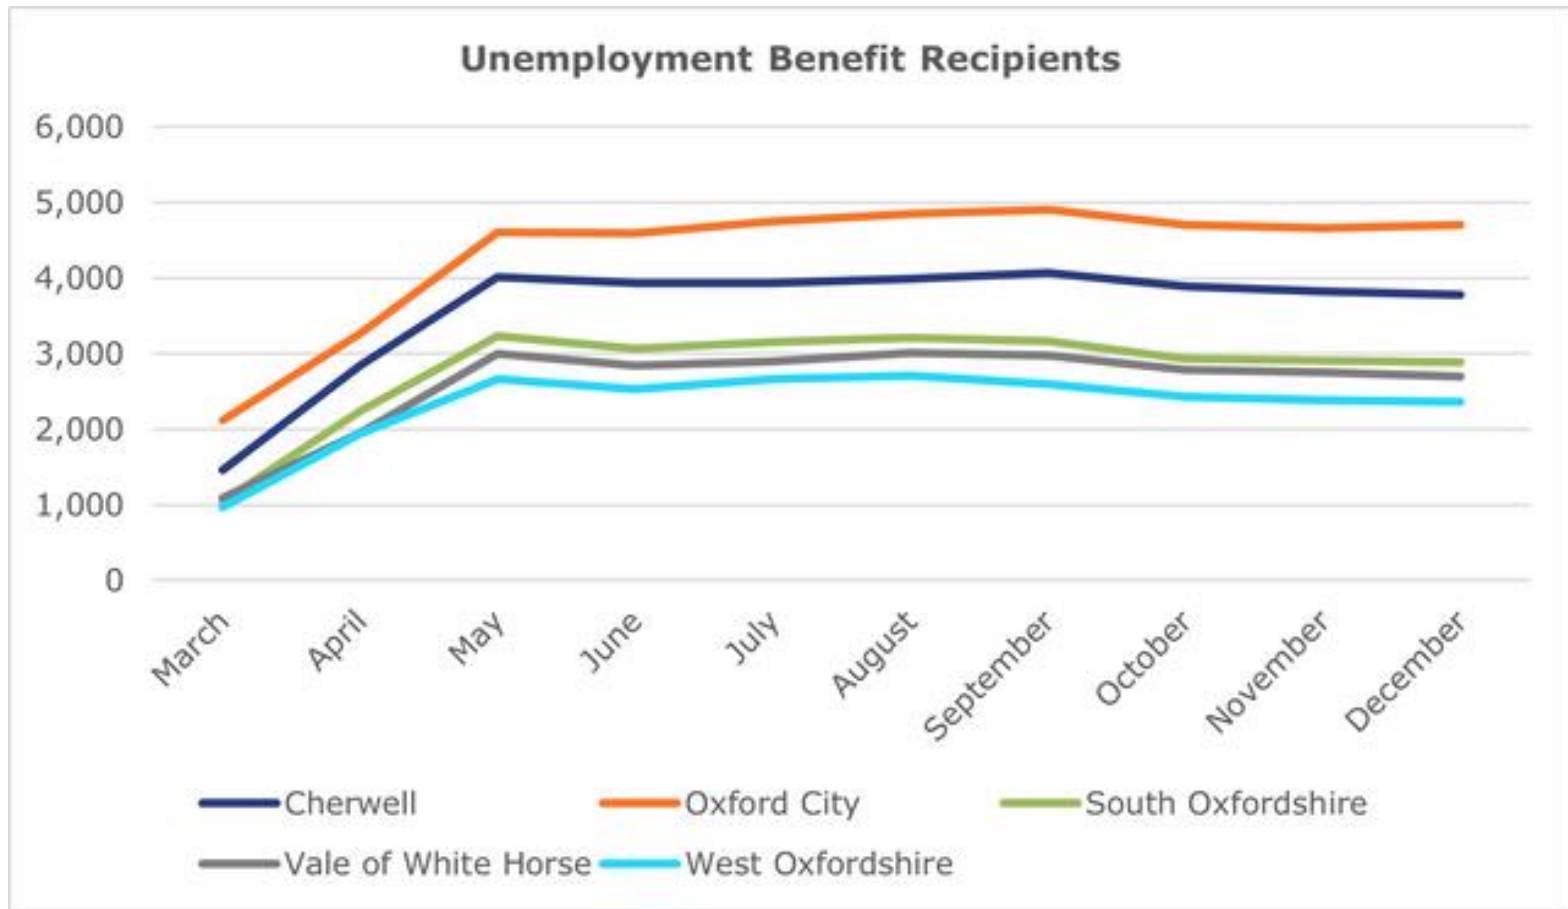

# Unemployment – Oxfordshire districts

# Youth unemployment by ward